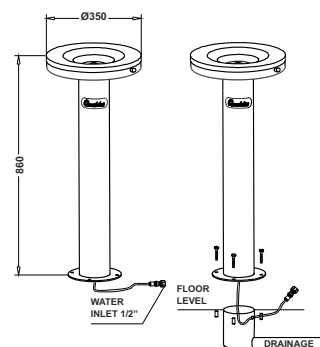

Models

M-2JRO

-Room temperature water jet operated by side push button.

Two heights:

M-2JRO 86

- Standard. Height: 860 mm.